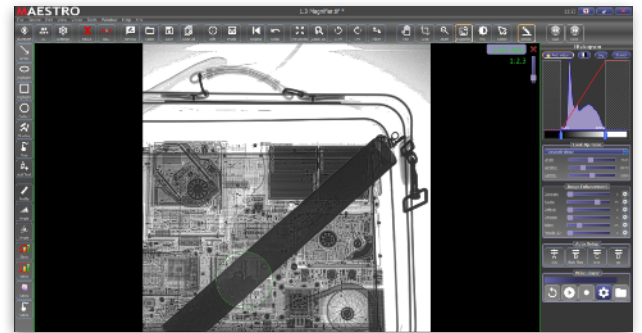

Dereo UP SPECIFICATIONS

MODEL	ACTIVE AREA (cm)	PIXEL SIZE (µm)	GREY LEVEL (bit)	EXTERNAL DIMENSIONS (mm)	WEIGHT (kg) battery included	WIRELESS
Dereo UP 2530	25 x 30	100	16	412 x 321 x 17	2.8	Yes
Dereo UP 3643	36 x 43	100	16	543 x 430 x 17	4.0	Yes

Unique : let us know your application and **X-RIS** will select the right scintillator for you.

Maestro SOFTWARE

- ▶ Software interfaces developed **by and with field users**
- ▶ **Maestro Touch** for touchpads and **Maestro** for laptops
- ▶ Very **intuitive** software interfaces. Access to all key tools of **Maestro Touch** with your thumbs and with one click mouse on **Maestro**
- ▶ Zoom in / out, screen adjustment, rotation, horizontal and vertical flip, cropping, ...
- ▶ Access to the LUT (look-up-table)
- ▶ Black and white reversal
- ▶ Annotations
- ▶ **ACUITY** Filter
- ▶ **Real time magnifier**
- ▶ **Real time** filters (Acuity, Defect, Contrast, Edge, Noise reduction, ...)
- ▶ Smart measurement tools
- ▶ Bad pixels map
- ▶ Control of many X-ray generator brands and models
- ▶ Any language available upon request
- ▶ **X-RIS** is open to discuss the development of new software tools